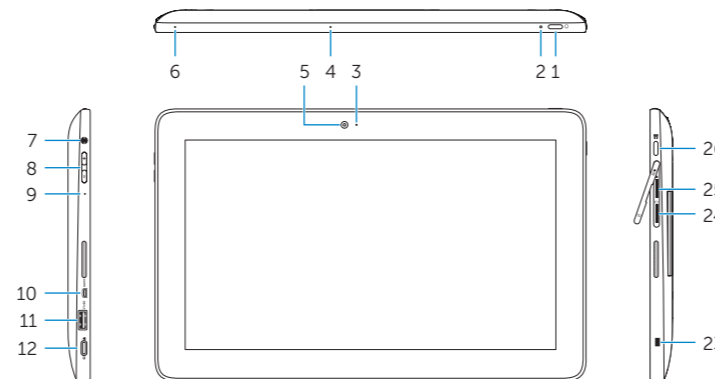

Features

Funktioner | Ominaisuudet | Funksjoner | Funktionen

1. Power button
2. Power and battery-charge status light
3. Camera-status light
4. Microphone
5. Front camera
6. Microphone
7. Headset port
8. Volume-control buttons (2)
9. Microphone
10. Micro-HDMI port
11. USB 3.0 port
12. USB 3.0 and power-adaptor port (USB-C)
13. Microphone
14. NFC-sensor area (Latitude 5175 only)