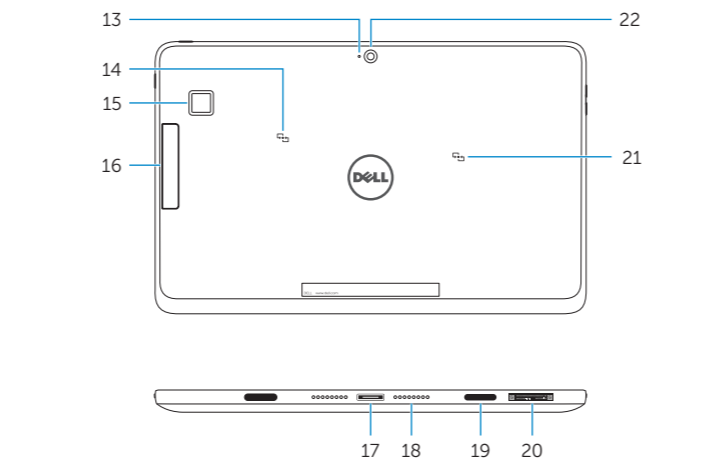

Features

Funktioner | Ominaisuudet | Funksjoner | Funktionen

1. Power button
2. Power and battery-charge status light
3. Camera-status light
4. Microphone
5. Front camera
6. Microphone
7. Headset port
8. Volume-control buttons (2)
9. Microphone
10. Micro-HDMI port
11. USB 3.0 port
12. USB 3.0 and power-adaptor port (USB-C)
13. Microphone
14. NFC-sensor area (Latitude 5175 only)